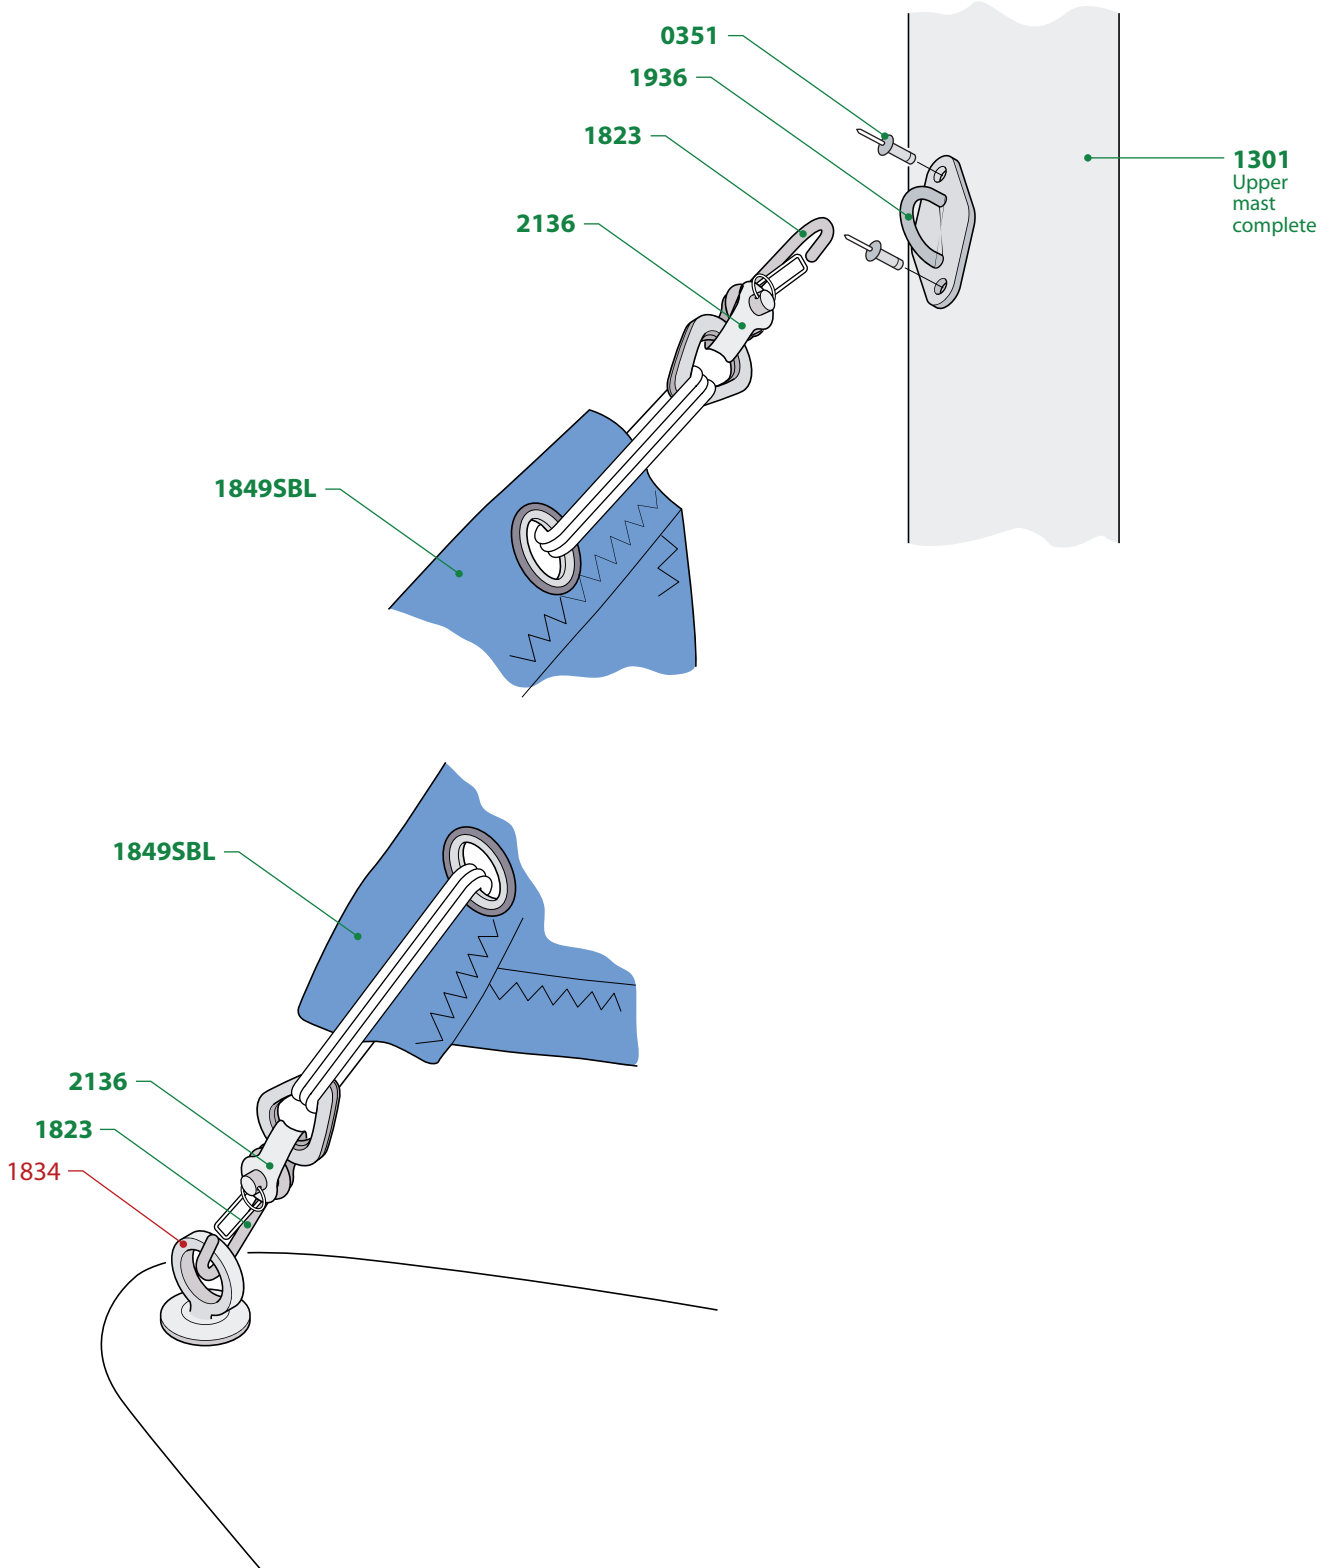

BOLD GREEN numbers = stock item
LIGHT RED numbers = special order item

BOLD GREEN numbers = stock item
LIGHT RED numbers = special order item

SAIL NUMBERS

Sail No.	Black
0	3460
1	3461
2	3462
3	3463
4	3464
5	3465
6	3466
7	3467
8	3468

BOLD GREEN numbers = stock item
LIGHT RED numbers = special order item

BOLD GREEN numbers = stock item
LIGHT RED numbers = special order item

IMPORTANT NOTICE: All diagrams, drawings and related information are the intellectual property of Performance Sailcraft Europe Limited. Any copying, distributing or other use without our prior written permission is strictly prohibited. © 2006 Performance Sailcraft Europe Limited.

BOLD GREEN numbers = stock item
LIGHT RED numbers = special order item

BOLD GREEN numbers = stock item
LIGHT RED numbers = special order item

BOLD GREEN numbers = stock item
LIGHT RED numbers = special order item

BOLD GREEN numbers = stock item
LIGHT RED numbers = special order item

BOLD GREEN numbers = stock item
LIGHT RED numbers = special order item