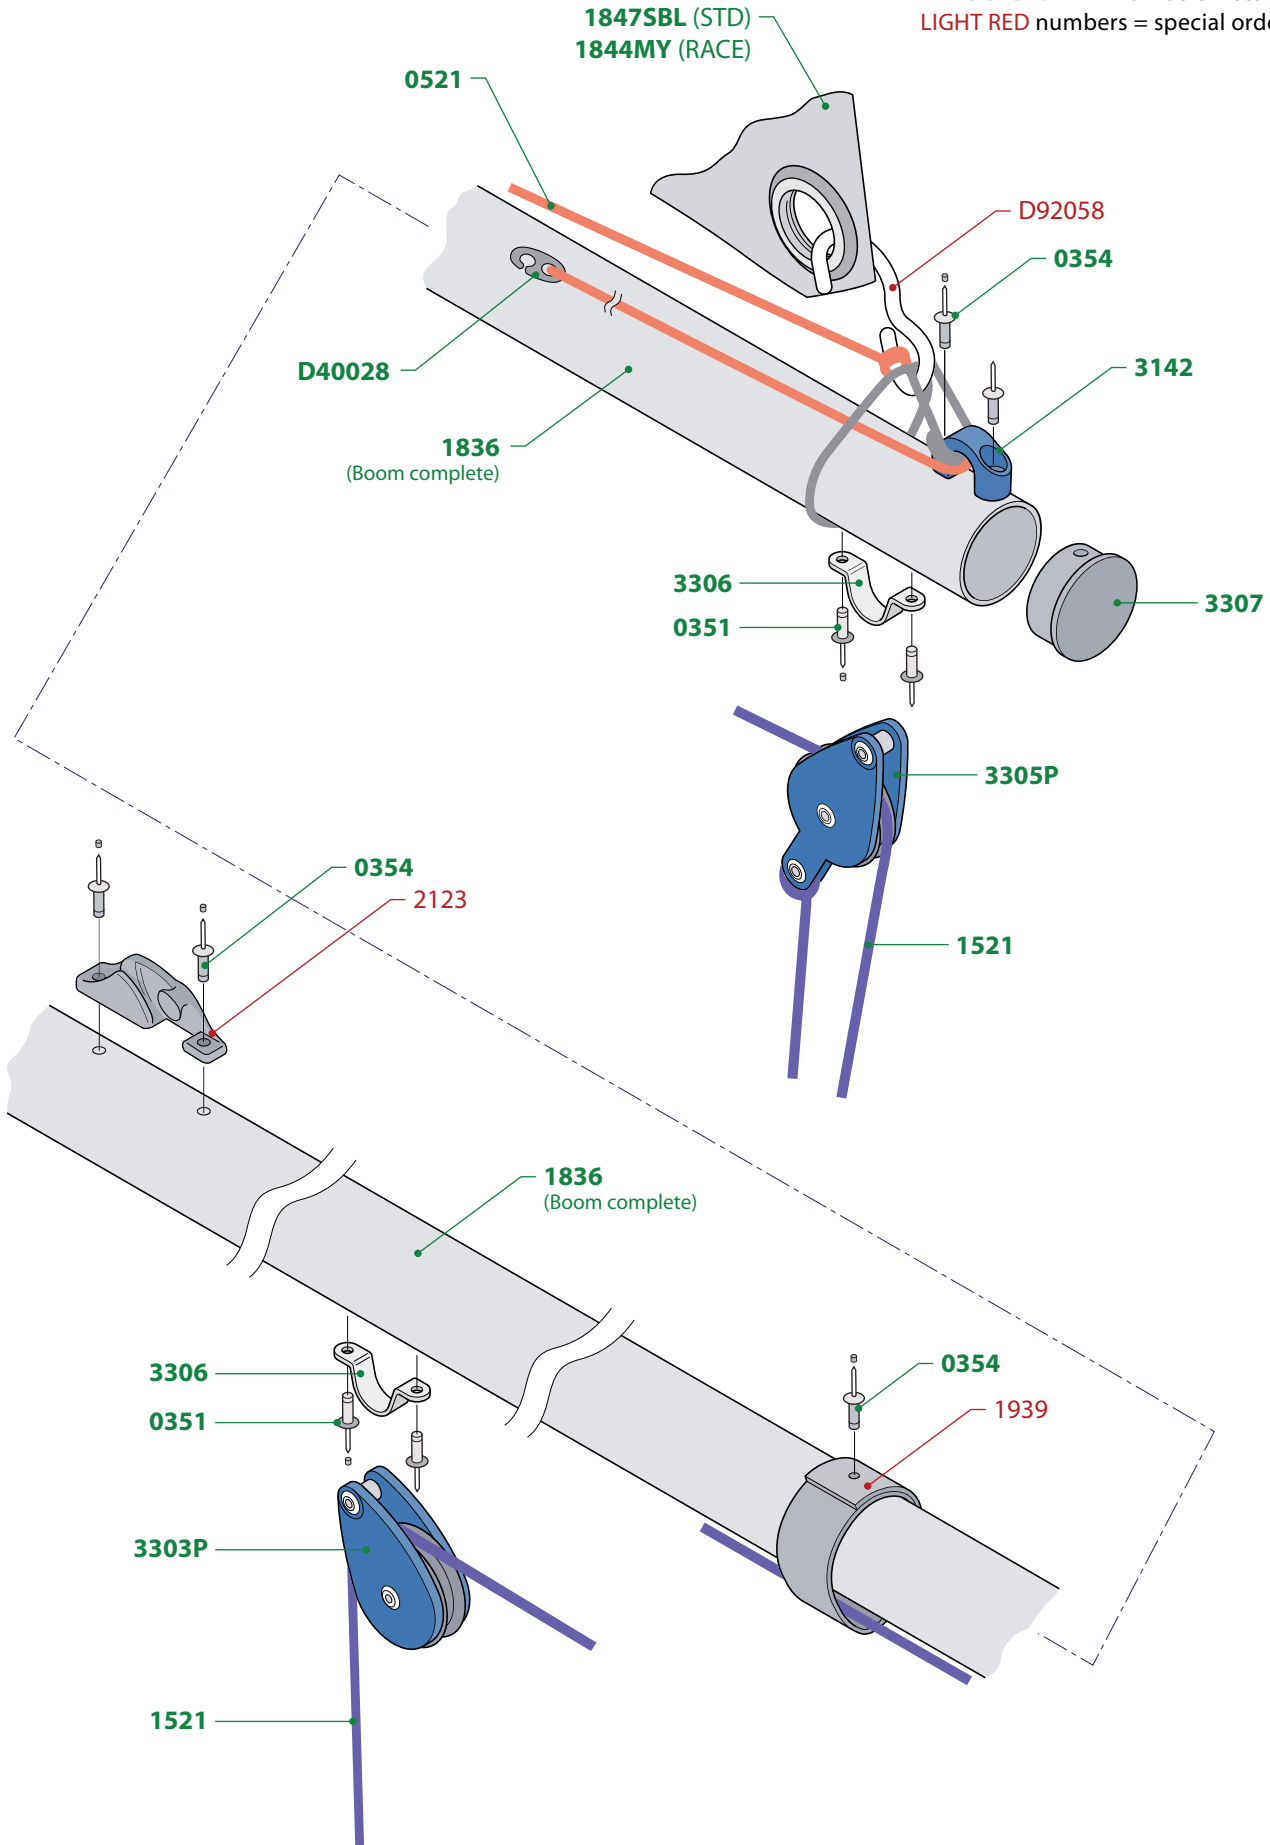

BOLD GREEN numbers = stock item
LIGHT RED numbers = special order item

BOLD GREEN numbers = stock item
LIGHT RED numbers = special order item

SAIL NUMBERS

Sail No.	Black
0	3460
1	3461
2	3462
3	3463
4	3464
5	3465
6	3466
7	3467
8	3468

BOLD GREEN numbers = stock item
LIGHT RED numbers = special order item

BOLD GREEN numbers = stock item
LIGHT RED numbers = special order item

IMPORTANT NOTICE: All diagrams, drawings and related information are the intellectual property of Performance Sailcraft Europe Limited. Any copying, distributing or other use without our prior written permission is strictly prohibited. © 2006 Performance Sailcraft Europe Limited.

BOLD GREEN numbers = stock item
LIGHT RED numbers = special order item

BOLD GREEN numbers = stock item
LIGHT RED numbers = special order item

BOLD GREEN numbers = stock item
LIGHT RED numbers = special order item

BOLD GREEN numbers = stock item
LIGHT RED numbers = special order item

BOLD GREEN numbers = stock item
LIGHT RED numbers = special order item