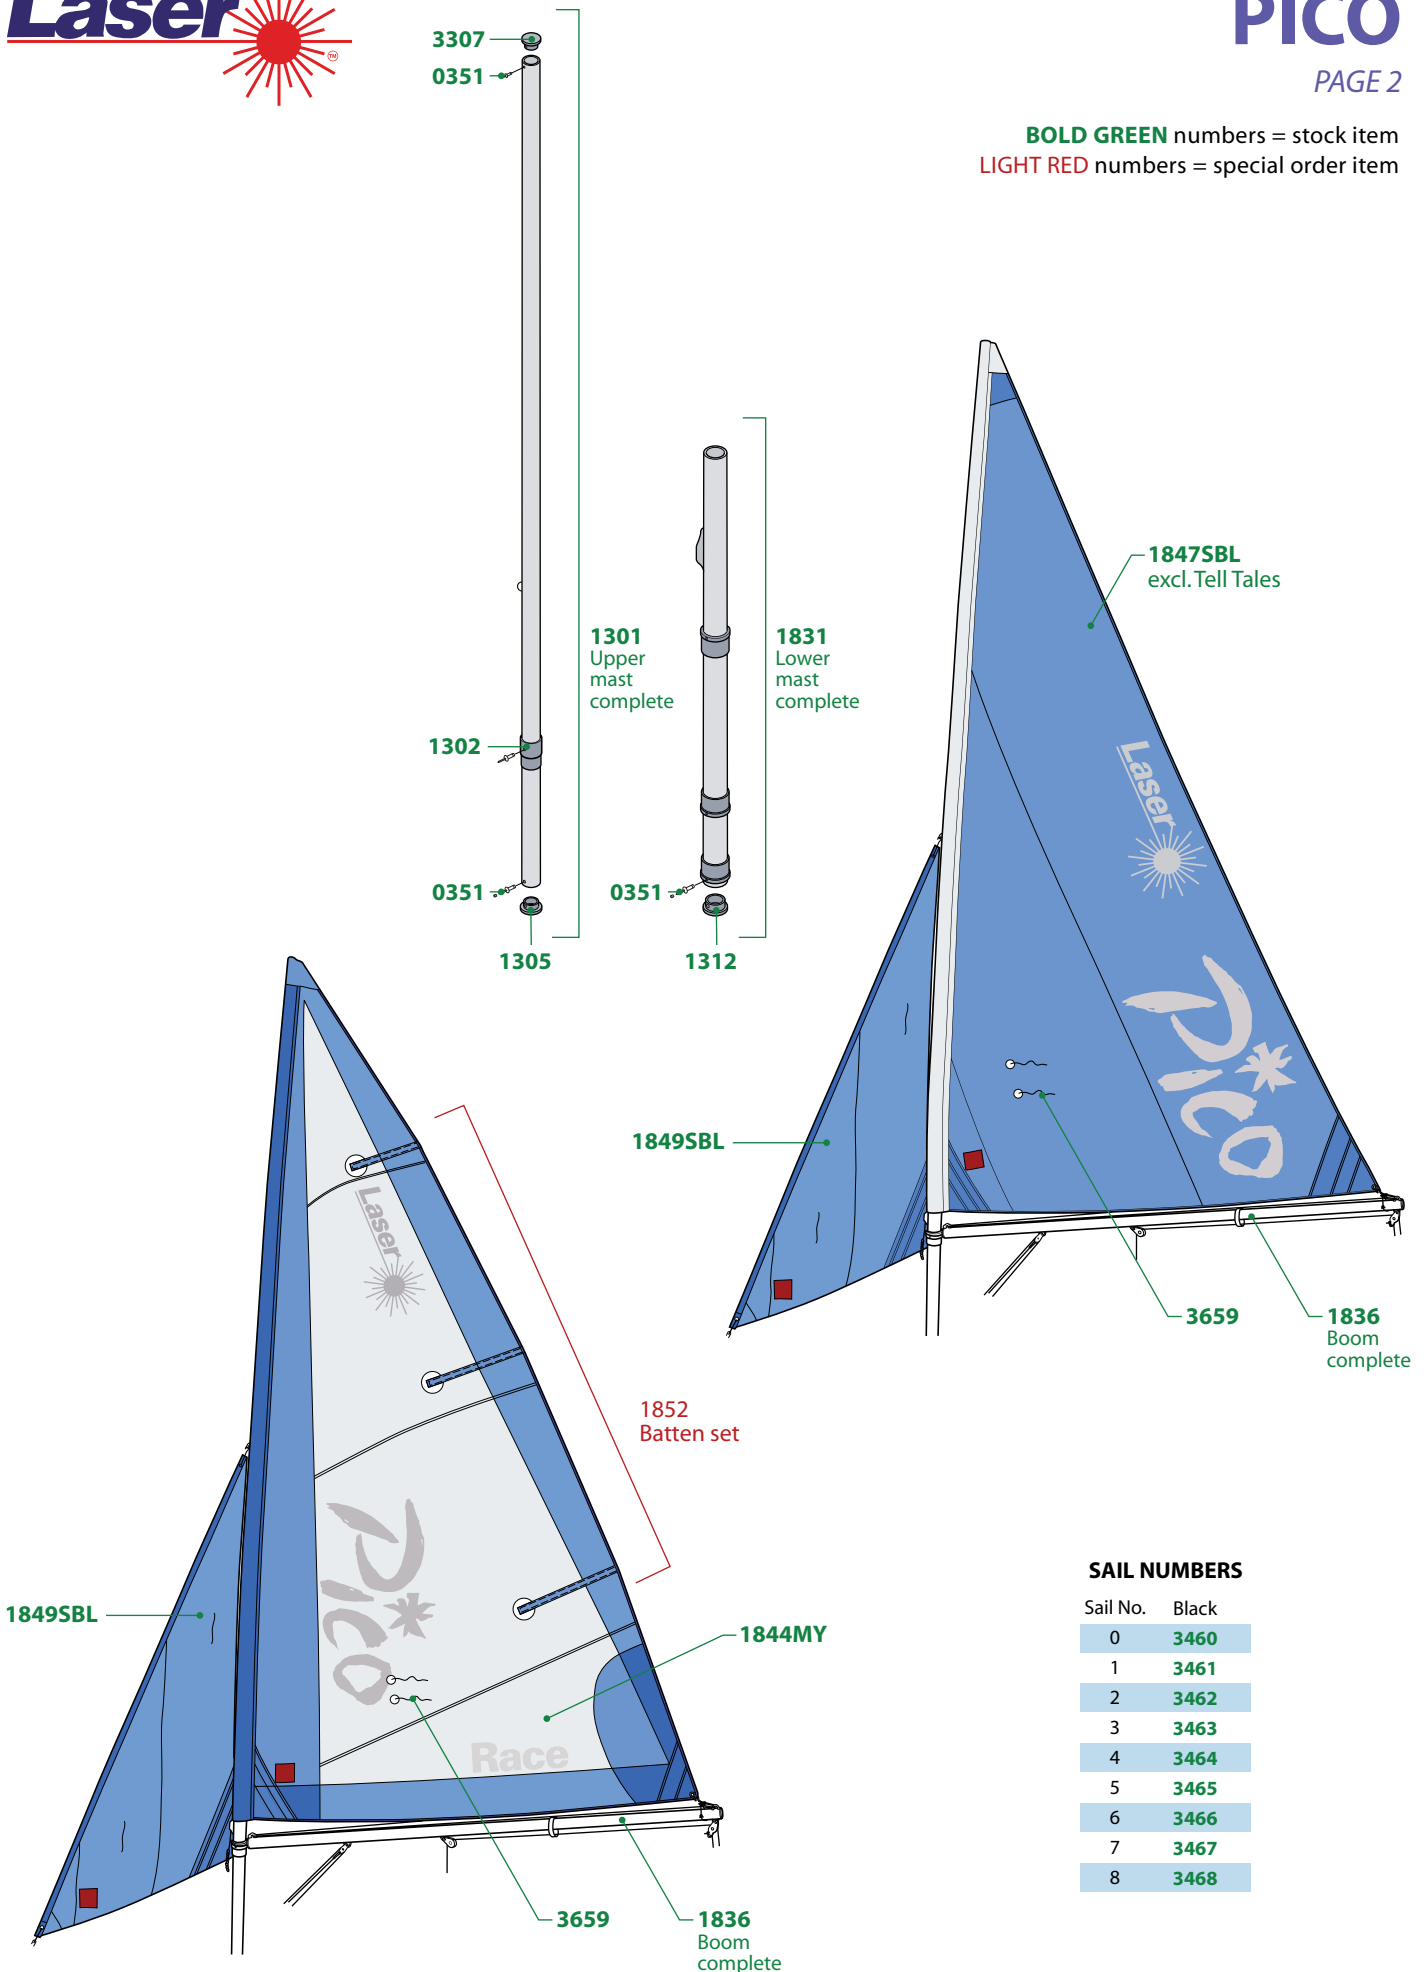

BOLD GREEN numbers = stock item
LIGHT RED numbers = special order item

BOLD GREEN numbers = stock item
LIGHT RED numbers = special order item

SAIL NUMBERS

Sail No.	Black
0	3460
1	3461
2	3462
3	3463
4	3464
5	3465
6	3466
7	3467
8	3468

BOLD GREEN numbers = stock item
LIGHT RED numbers = special order item

BOLD GREEN numbers = stock item
LIGHT RED numbers = special order item

IMPORTANT NOTICE: All diagrams, drawings and related information are the intellectual property of Performance Sailcraft Europe Limited. Any copying, distributing or other use without our prior written permission is strictly prohibited. © 2006 Performance Sailcraft Europe Limited.

BOLD GREEN numbers = stock item
LIGHT RED numbers = special order item

BOLD GREEN numbers = stock item
LIGHT RED numbers = special order item

BOLD GREEN numbers = stock item
LIGHT RED numbers = special order item

BOLD GREEN numbers = stock item
LIGHT RED numbers = special order item

BOLD GREEN numbers = stock item
LIGHT RED numbers = special order item