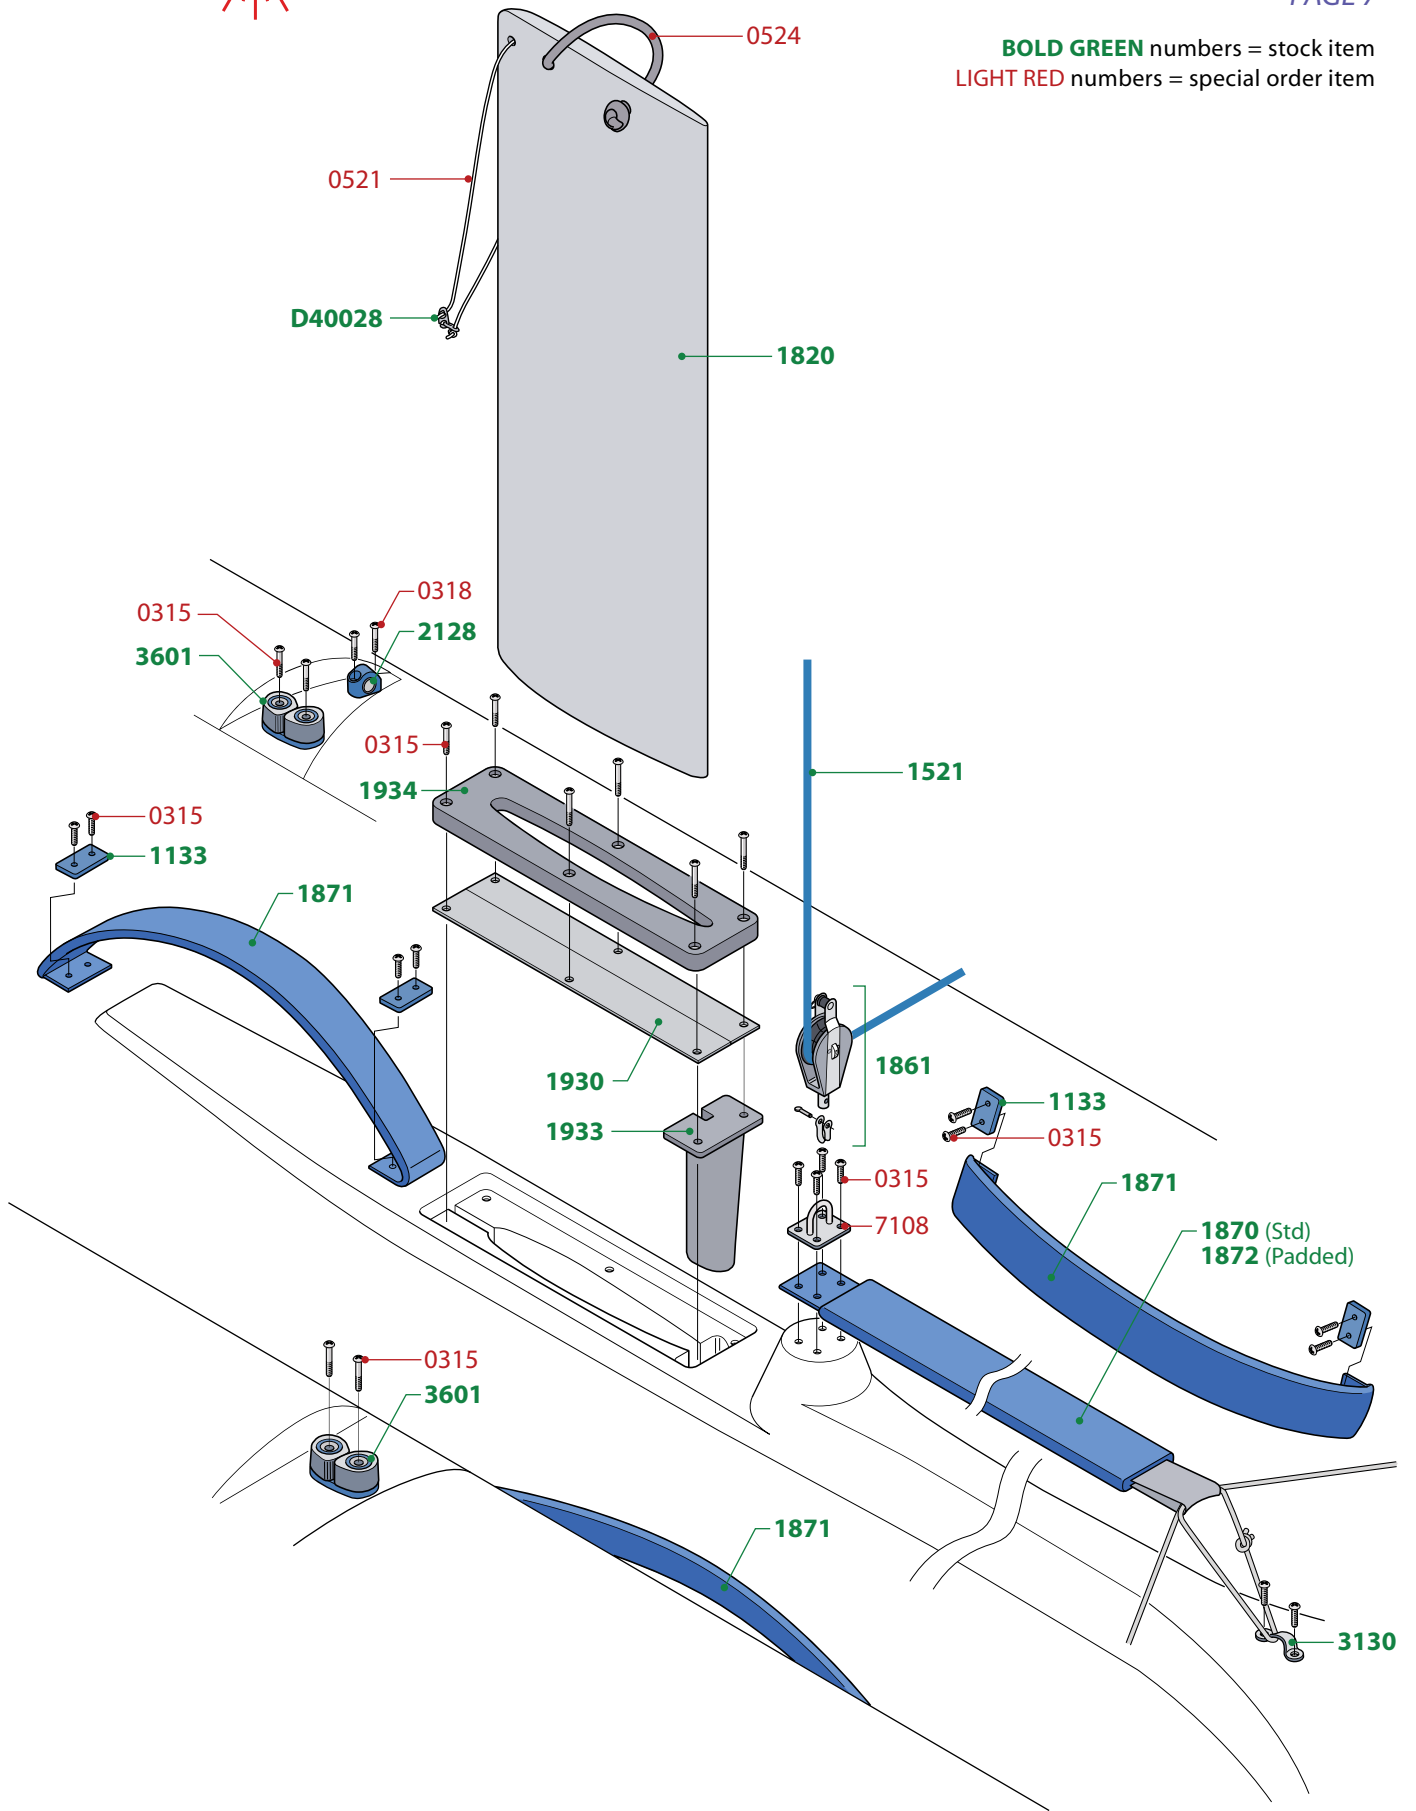

BOLD GREEN numbers = stock item
LIGHT RED numbers = special order item

BOLD GREEN numbers = stock item
LIGHT RED numbers = special order item

SAIL NUMBERS

Sail No.	Black
0	3460
1	3461
2	3462
3	3463
4	3464
5	3465
6	3466
7	3467
8	3468

BOLD GREEN numbers = stock item
LIGHT RED numbers = special order item

BOLD GREEN numbers = stock item
LIGHT RED numbers = special order item

IMPORTANT NOTICE: All diagrams, drawings and related information are the intellectual property of Performance Sailcraft Europe Limited. Any copying, distributing or other use without our prior written permission is strictly prohibited. © 2006 Performance Sailcraft Europe Limited.

BOLD GREEN numbers = stock item
LIGHT RED numbers = special order item

BOLD GREEN numbers = stock item
LIGHT RED numbers = special order item

BOLD GREEN numbers = stock item
LIGHT RED numbers = special order item

BOLD GREEN numbers = stock item
LIGHT RED numbers = special order item

BOLD GREEN numbers = stock item
LIGHT RED numbers = special order item