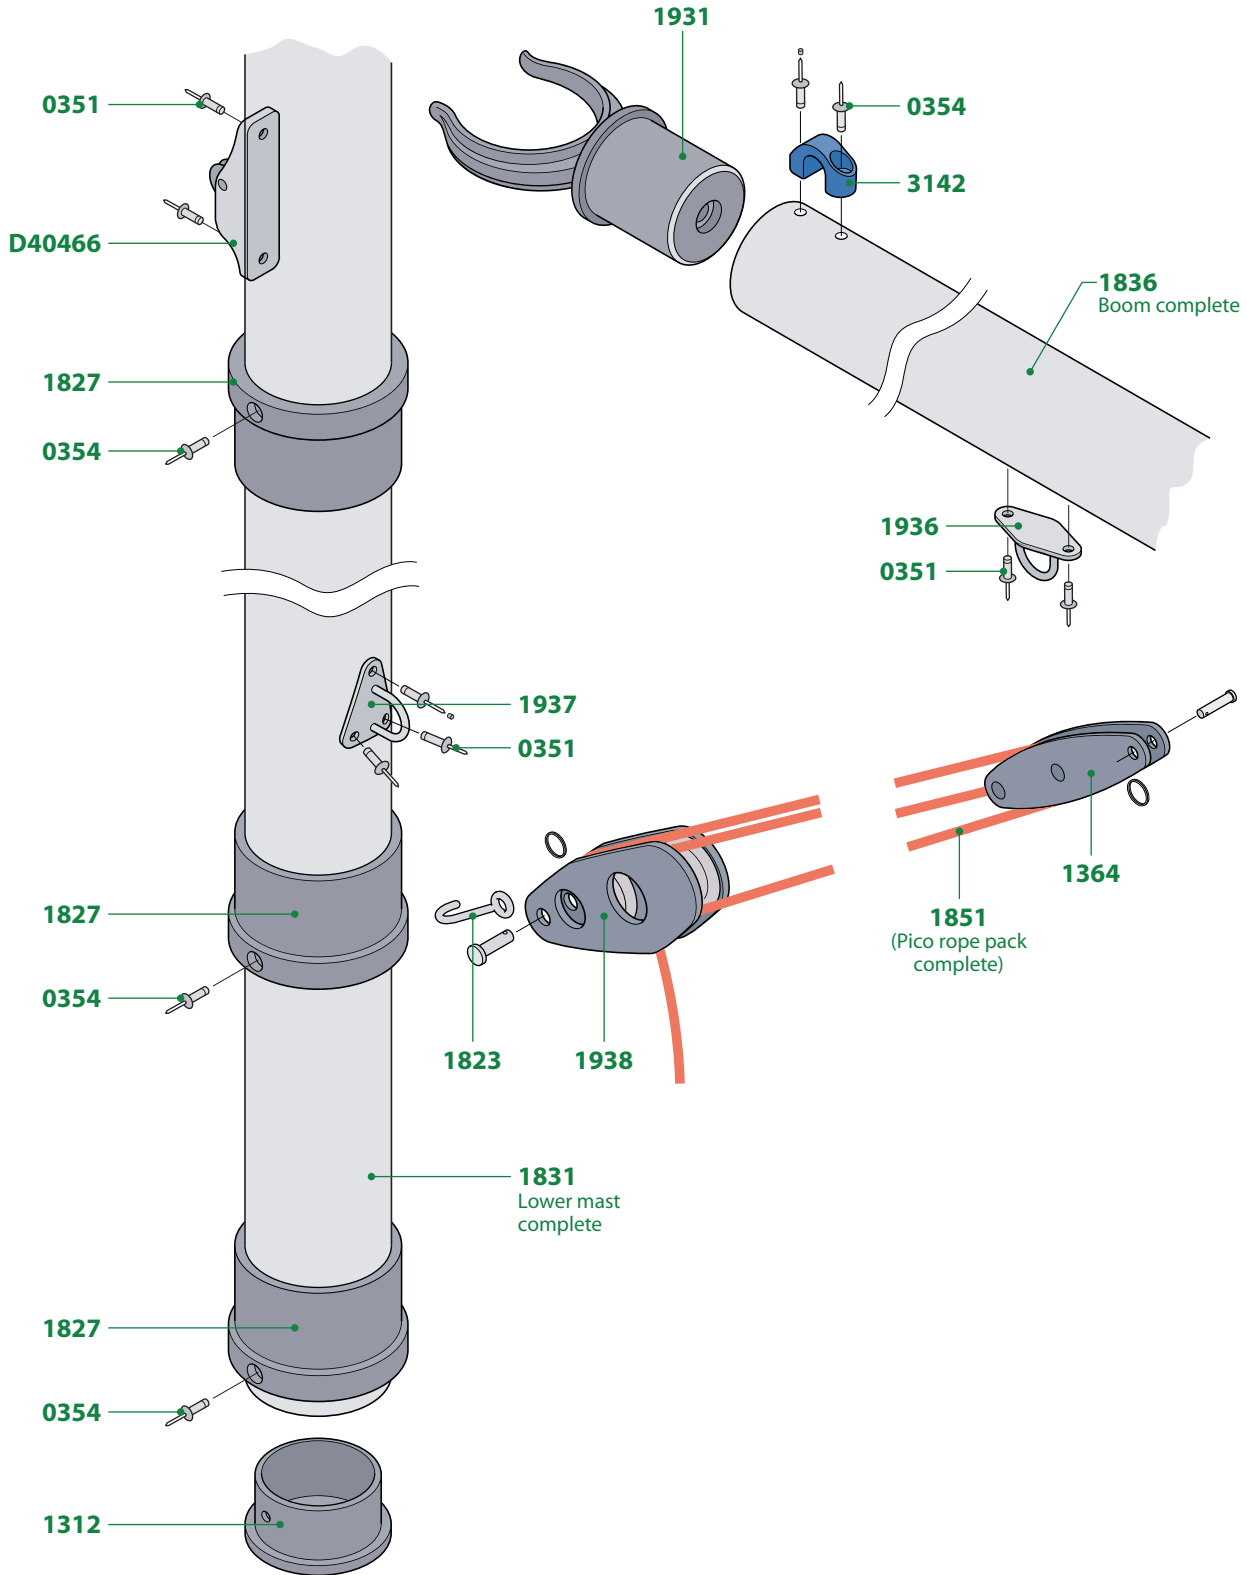

BOLD GREEN numbers = stock item
LIGHT RED numbers = special order item

BOLD GREEN numbers = stock item
LIGHT RED numbers = special order item

SAIL NUMBERS

Sail No.	Black
0	3460
1	3461
2	3462
3	3463
4	3464
5	3465
6	3466
7	3467
8	3468

BOLD GREEN numbers = stock item
LIGHT RED numbers = special order item

BOLD GREEN numbers = stock item
LIGHT RED numbers = special order item

IMPORTANT NOTICE: All diagrams, drawings and related information are the intellectual property of Performance Sailcraft Europe Limited. Any copying, distributing or other use without our prior written permission is strictly prohibited. © 2006 Performance Sailcraft Europe Limited.

BOLD GREEN numbers = stock item
LIGHT RED numbers = special order item

BOLD GREEN numbers = stock item
LIGHT RED numbers = special order item

BOLD GREEN numbers = stock item
LIGHT RED numbers = special order item

BOLD GREEN numbers = stock item
LIGHT RED numbers = special order item

BOLD GREEN numbers = stock item
LIGHT RED numbers = special order item