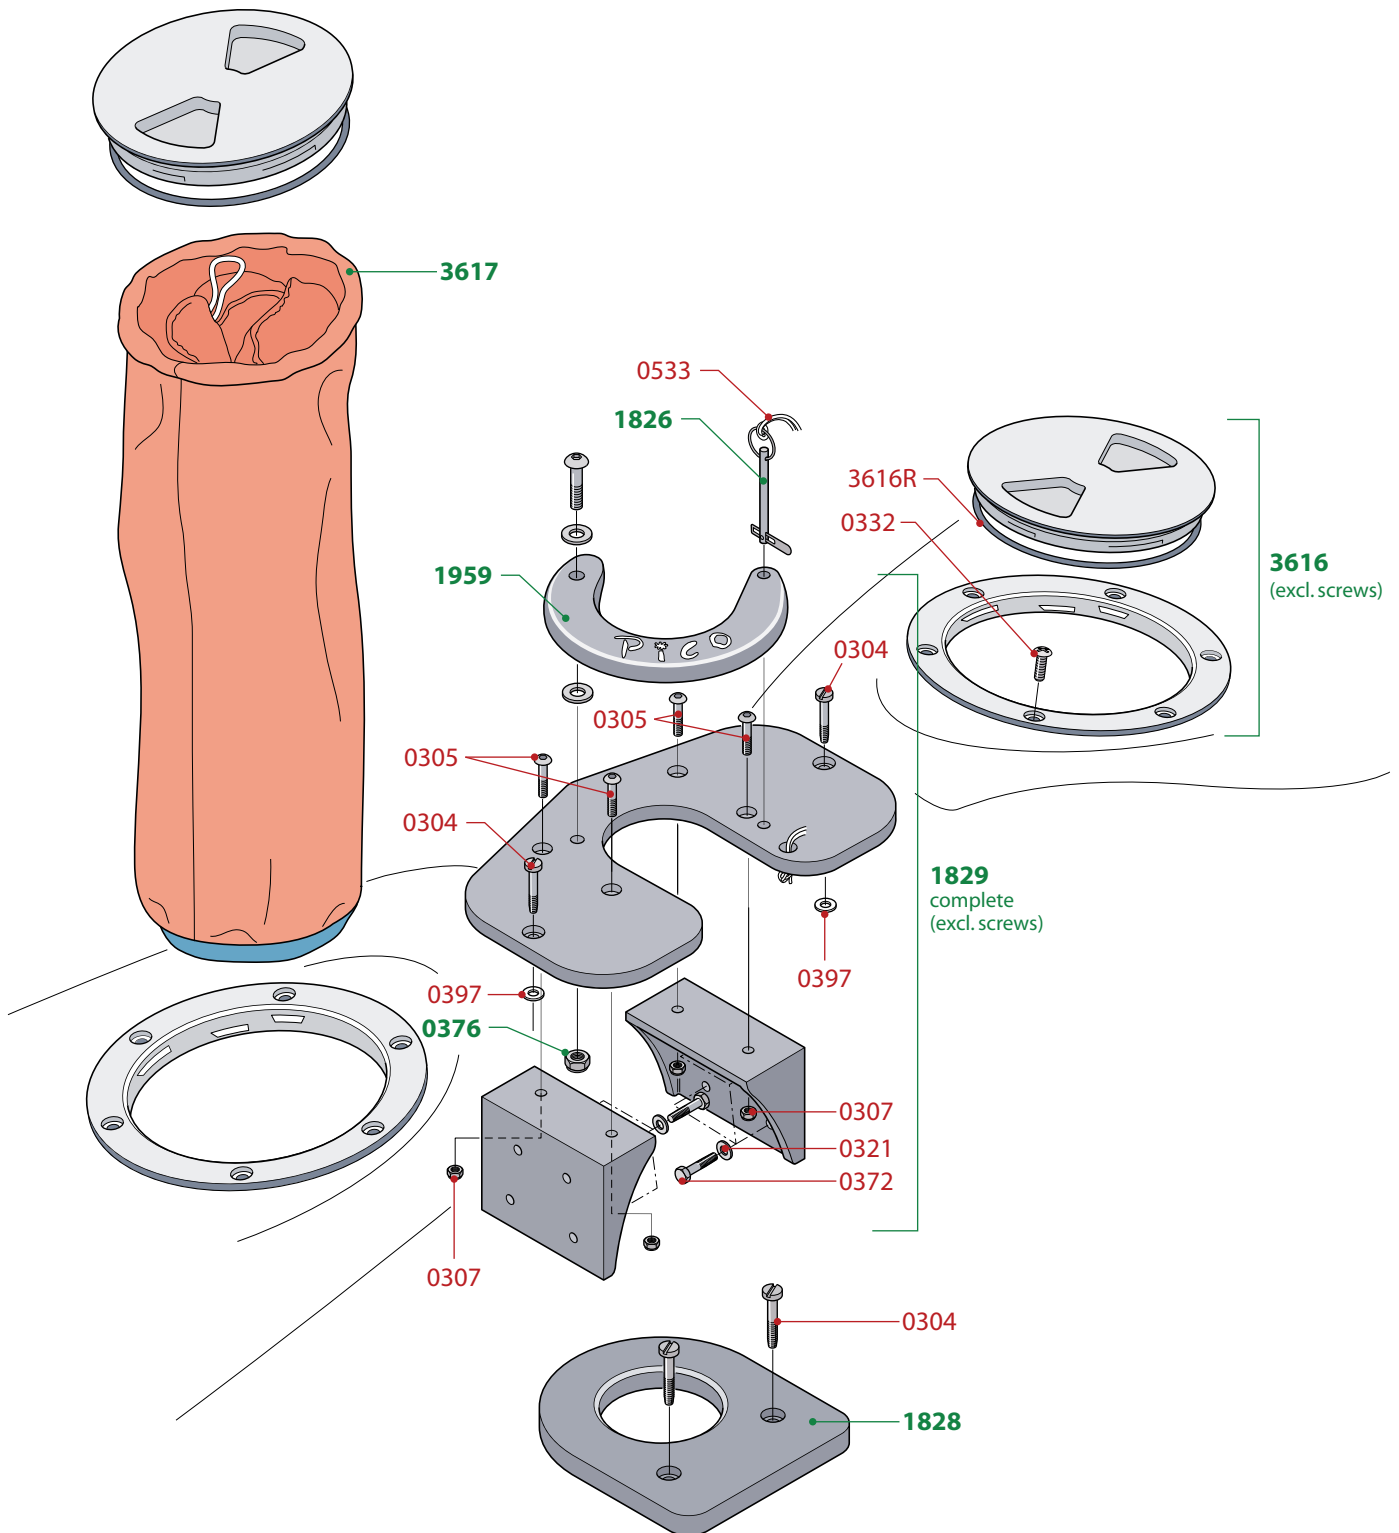

BOLD GREEN numbers = stock item
LIGHT RED numbers = special order item

BOLD GREEN numbers = stock item
LIGHT RED numbers = special order item

SAIL NUMBERS

Sail No.	Black
0	3460
1	3461
2	3462
3	3463
4	3464
5	3465
6	3466
7	3467
8	3468

BOLD GREEN numbers = stock item
LIGHT RED numbers = special order item

BOLD GREEN numbers = stock item
LIGHT RED numbers = special order item

IMPORTANT NOTICE: All diagrams, drawings and related information are the intellectual property of Performance Sailcraft Europe Limited. Any copying, distributing or other use without our prior written permission is strictly prohibited. © 2006 Performance Sailcraft Europe Limited.

BOLD GREEN numbers = stock item
LIGHT RED numbers = special order item

BOLD GREEN numbers = stock item
LIGHT RED numbers = special order item

BOLD GREEN numbers = stock item
LIGHT RED numbers = special order item

BOLD GREEN numbers = stock item
LIGHT RED numbers = special order item

BOLD GREEN numbers = stock item
LIGHT RED numbers = special order item