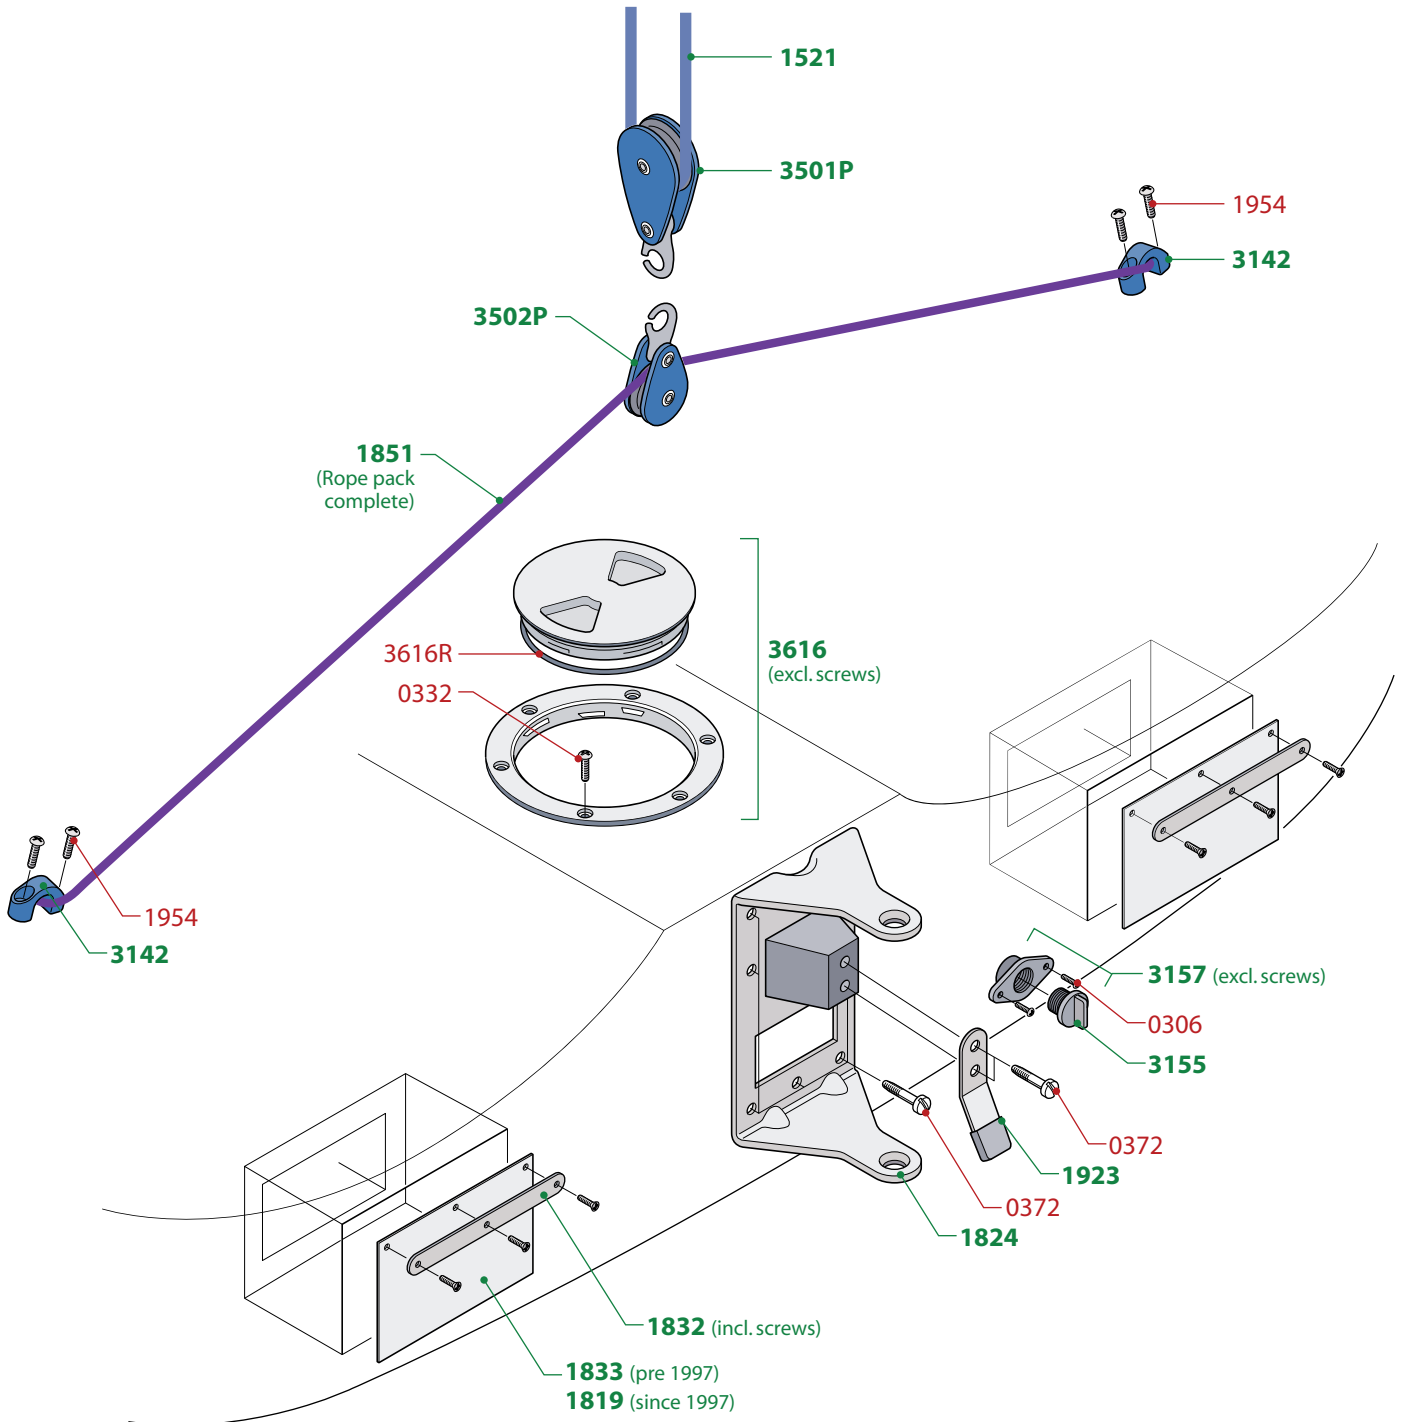

BOLD GREEN numbers = stock item
LIGHT RED numbers = special order item

BOLD GREEN numbers = stock item
LIGHT RED numbers = special order item

SAIL NUMBERS

Sail No.	Black
0	3460
1	3461
2	3462
3	3463
4	3464
5	3465
6	3466
7	3467
8	3468

BOLD GREEN numbers = stock item
LIGHT RED numbers = special order item

BOLD GREEN numbers = stock item
LIGHT RED numbers = special order item

IMPORTANT NOTICE: All diagrams, drawings and related information are the intellectual property of Performance Sailcraft Europe Limited. Any copying, distributing or other use without our prior written permission is strictly prohibited. © 2006 Performance Sailcraft Europe Limited.

BOLD GREEN numbers = stock item
LIGHT RED numbers = special order item

BOLD GREEN numbers = stock item
LIGHT RED numbers = special order item

BOLD GREEN numbers = stock item
LIGHT RED numbers = special order item

BOLD GREEN numbers = stock item
LIGHT RED numbers = special order item

BOLD GREEN numbers = stock item
LIGHT RED numbers = special order item